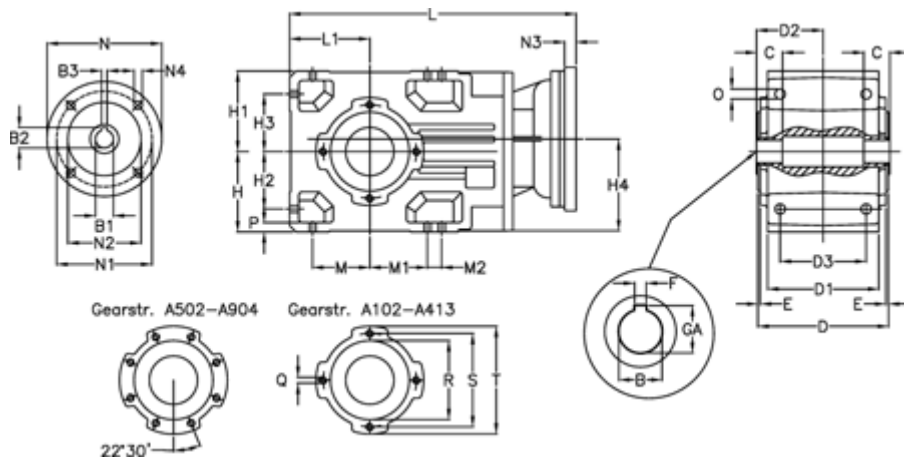

Article number: 296003522323230

Description: Bevel helical gearbox  
A353UH40-223,2-P80B5

## Measures

B = 40	D3 = 135	H3 = 73.0	N1 = 165	S = 130
B1 = 19	Description = A353 UH40-xx P80 B5	H4 = 114.0	N2 = 130	T = 150
B2 = 21.8	E = 3.5	L = 436.5	N3 = 4	
B3 = 6	F = 12	L1 = 100	N4 = M10x12	
C = 70	GA = 43.3	M = 73.0	O = 12.0	
D = 173	H = 100	M1 = 73.0	P = 11	
D1 = 166	H1 = 100	M2 = 11	Q = M10x17	
D2 = 88.5	H2 = 73.0	N = 200	R = 110	